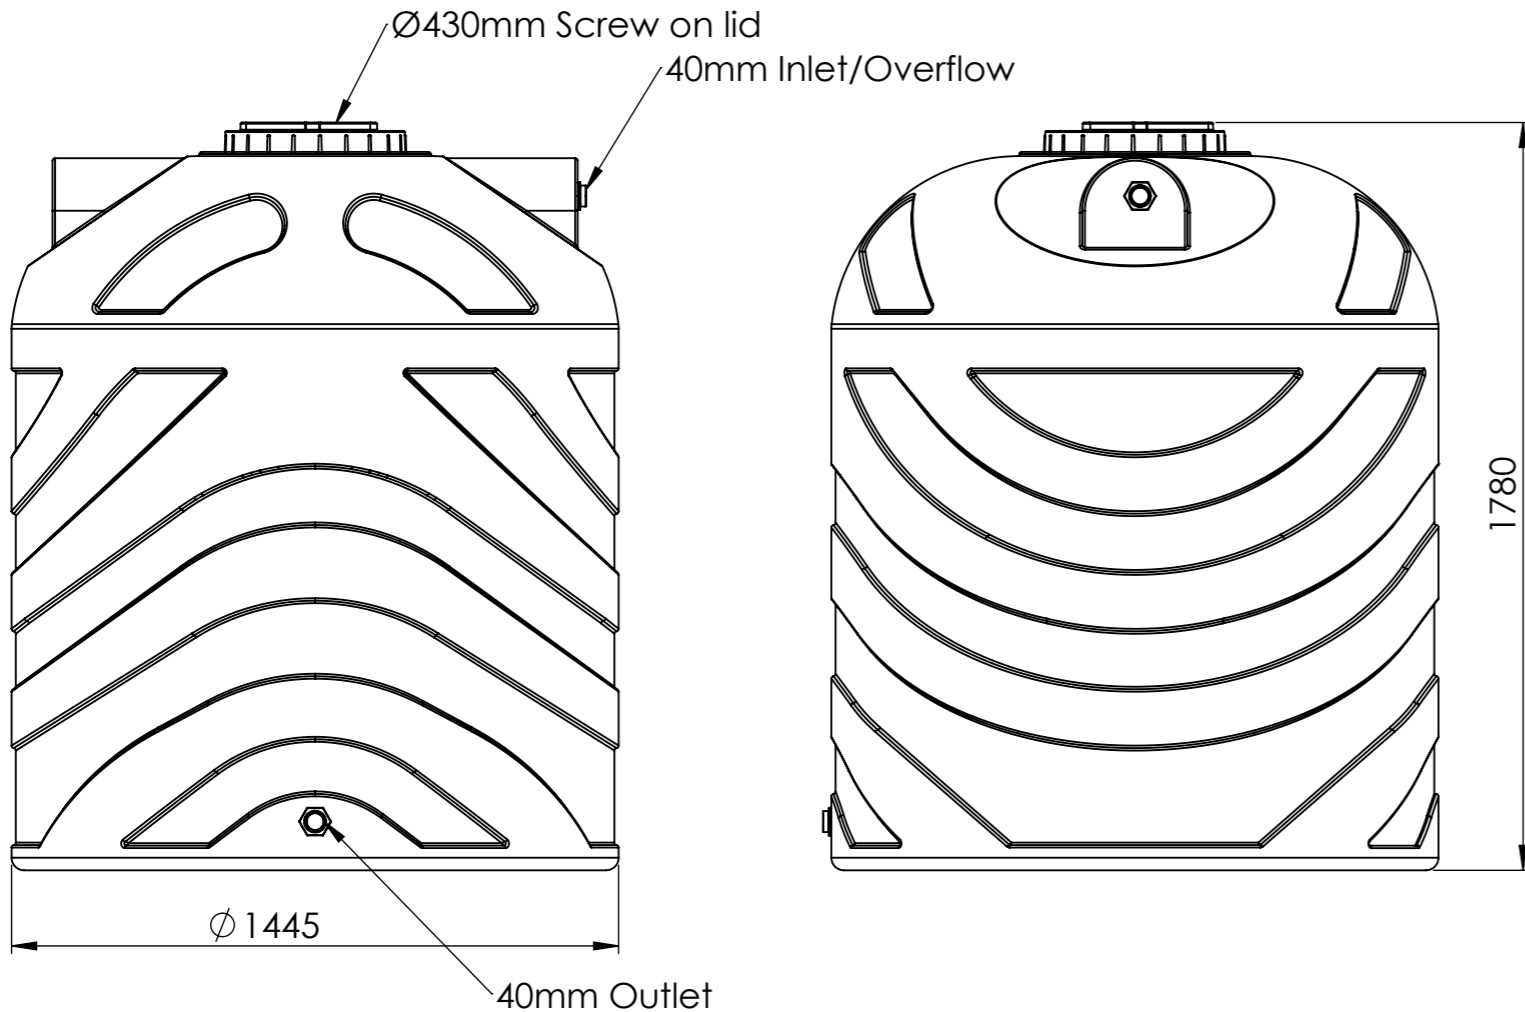

A

B

C

D

E

F

THE INFORMATION CONTAINED IN THIS DRAWING IS THE SOLE PROPERTY OF THE DUYS ANY REPRODUCTION WITH OUT THE WRITTEN PERMISSION OF DUYS IS PROHIBITED IN TERMS OF THE COPY RIGHT ACT

	NAME	SIGNATURE	DATE:	NOTES:
DRAWN BY:	Gary Bishop (072 620 7295)		2017/06/01	- Material: LLDPE - Available in multiple colours. - Chemical or water storage - Weights will vary depending on use or request. - Sizes may vary slightly. - Fittings to client request.
APPROVED:				
CHECKED:				
CAD GENERATED DRAWING, DO NOT MANUALLY UPDATE	IF IN DOUBT, CONSULT DRAWING DEPARTMENT	DO NOT SCALE OFF DRAWING	DIMENSIONS IN mm	

DESCRIPTION:	2500Ltr hero vertical
DRAWING NO.	2500Ltr Hero vertical
THIRD ANGLE PROJECTION	SIZE A3 SCALE:1:18
	SHEET 1 OF 1

DUYS TANKS

Email: grant.heroldt@duys.co.za
 Tell No.: 011 7692738
 Fax No.: 011 7692742
 Website: www.duysroto.co.za